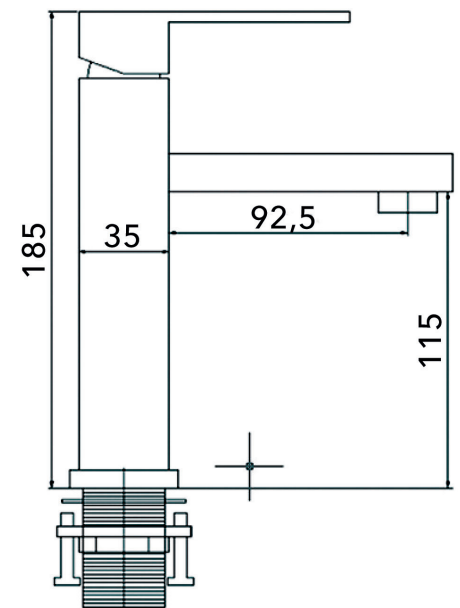

SQUARE SINGLE- HANDLE - FAUCET

Item No. 10150001

SEIFOMAT[®]
SEIFENSPENDER

PRODUCT FEATURES

Design brass water faucet cornered

- outlet: 92,5 mm
- height: 185 mm
- outlet height: 115 mm
- brass chromium plated
- for installation in washbasin
- with click-clack-valve

Proposal for tender offer:

Design brass water faucet cornered, brass chromium plated, for installation in washbasin with click-clack-valve

Item No.

10150001 / Seifomat[®] Square Einhebelmischer

Fritz Ostermann GmbH