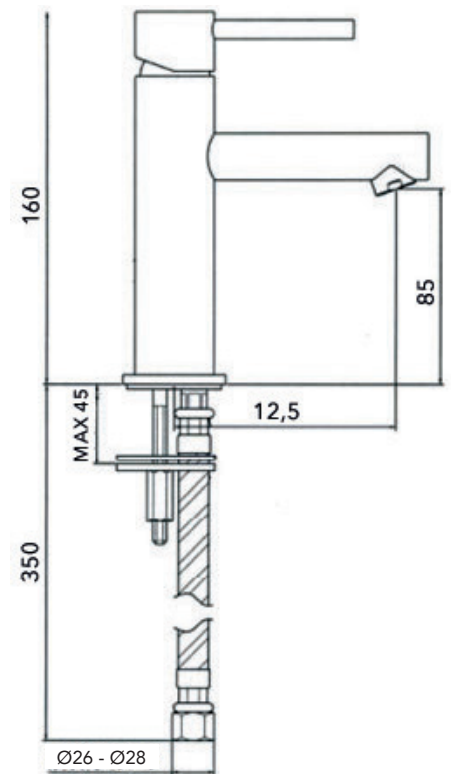

PURE SINGLE- HANDLE - FAUCET

Item No. 10150002

SEIFOMAT[®]
SEIFENS PENDER

PRODUCT FEATURES

Design brass water faucet

- outlet: 125 mm
- height: 160 mm
- outlet height: 85 mm
- bore diameter: 26-28 mm
- brass chromium plated
- for installation in washbasin
- with click-clack-valve

Proposal for tender offer:

Design brass water faucet, brass chromium plated, for installation in washbasin with click-clack-valve

Item No.

10150002 / Seifomat[®]
Pure single-handle faucet

Fritz Ostermann GmbH