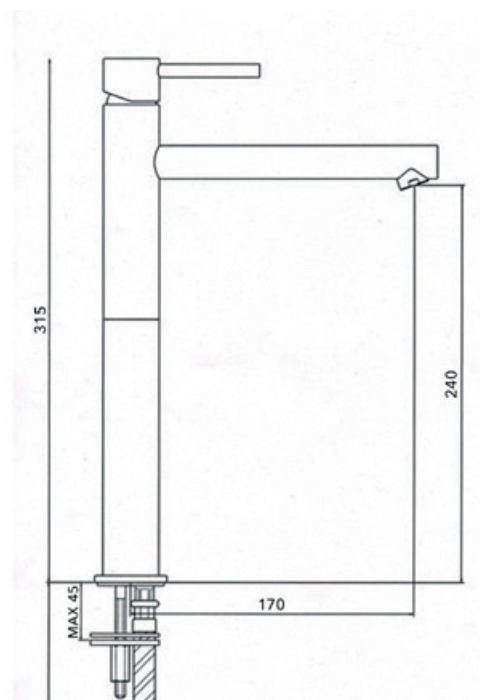

PURE
EXQUISIT
SINGLE-
HANDLE -
FAUCET
Item No. 10150003

SEIFOMAT®
SEIFENSPENDER

PRODUCT FEATURES

Design brass water faucet

- outlet: 170 mm
- height: 315 mm
- outlet height: 240 mm
- bore diameter: 26-28 mm
- brass chromium plated
- for installation in washbasin
- with click-clack-valve

Proposal for tender offer:

Design brass water faucet, high design, brass chromium plated, for installation in washbasin with click-clack-valve

Item No.

10150003 / Seifomat® Pure Exquisit Single-Handle-Faucet